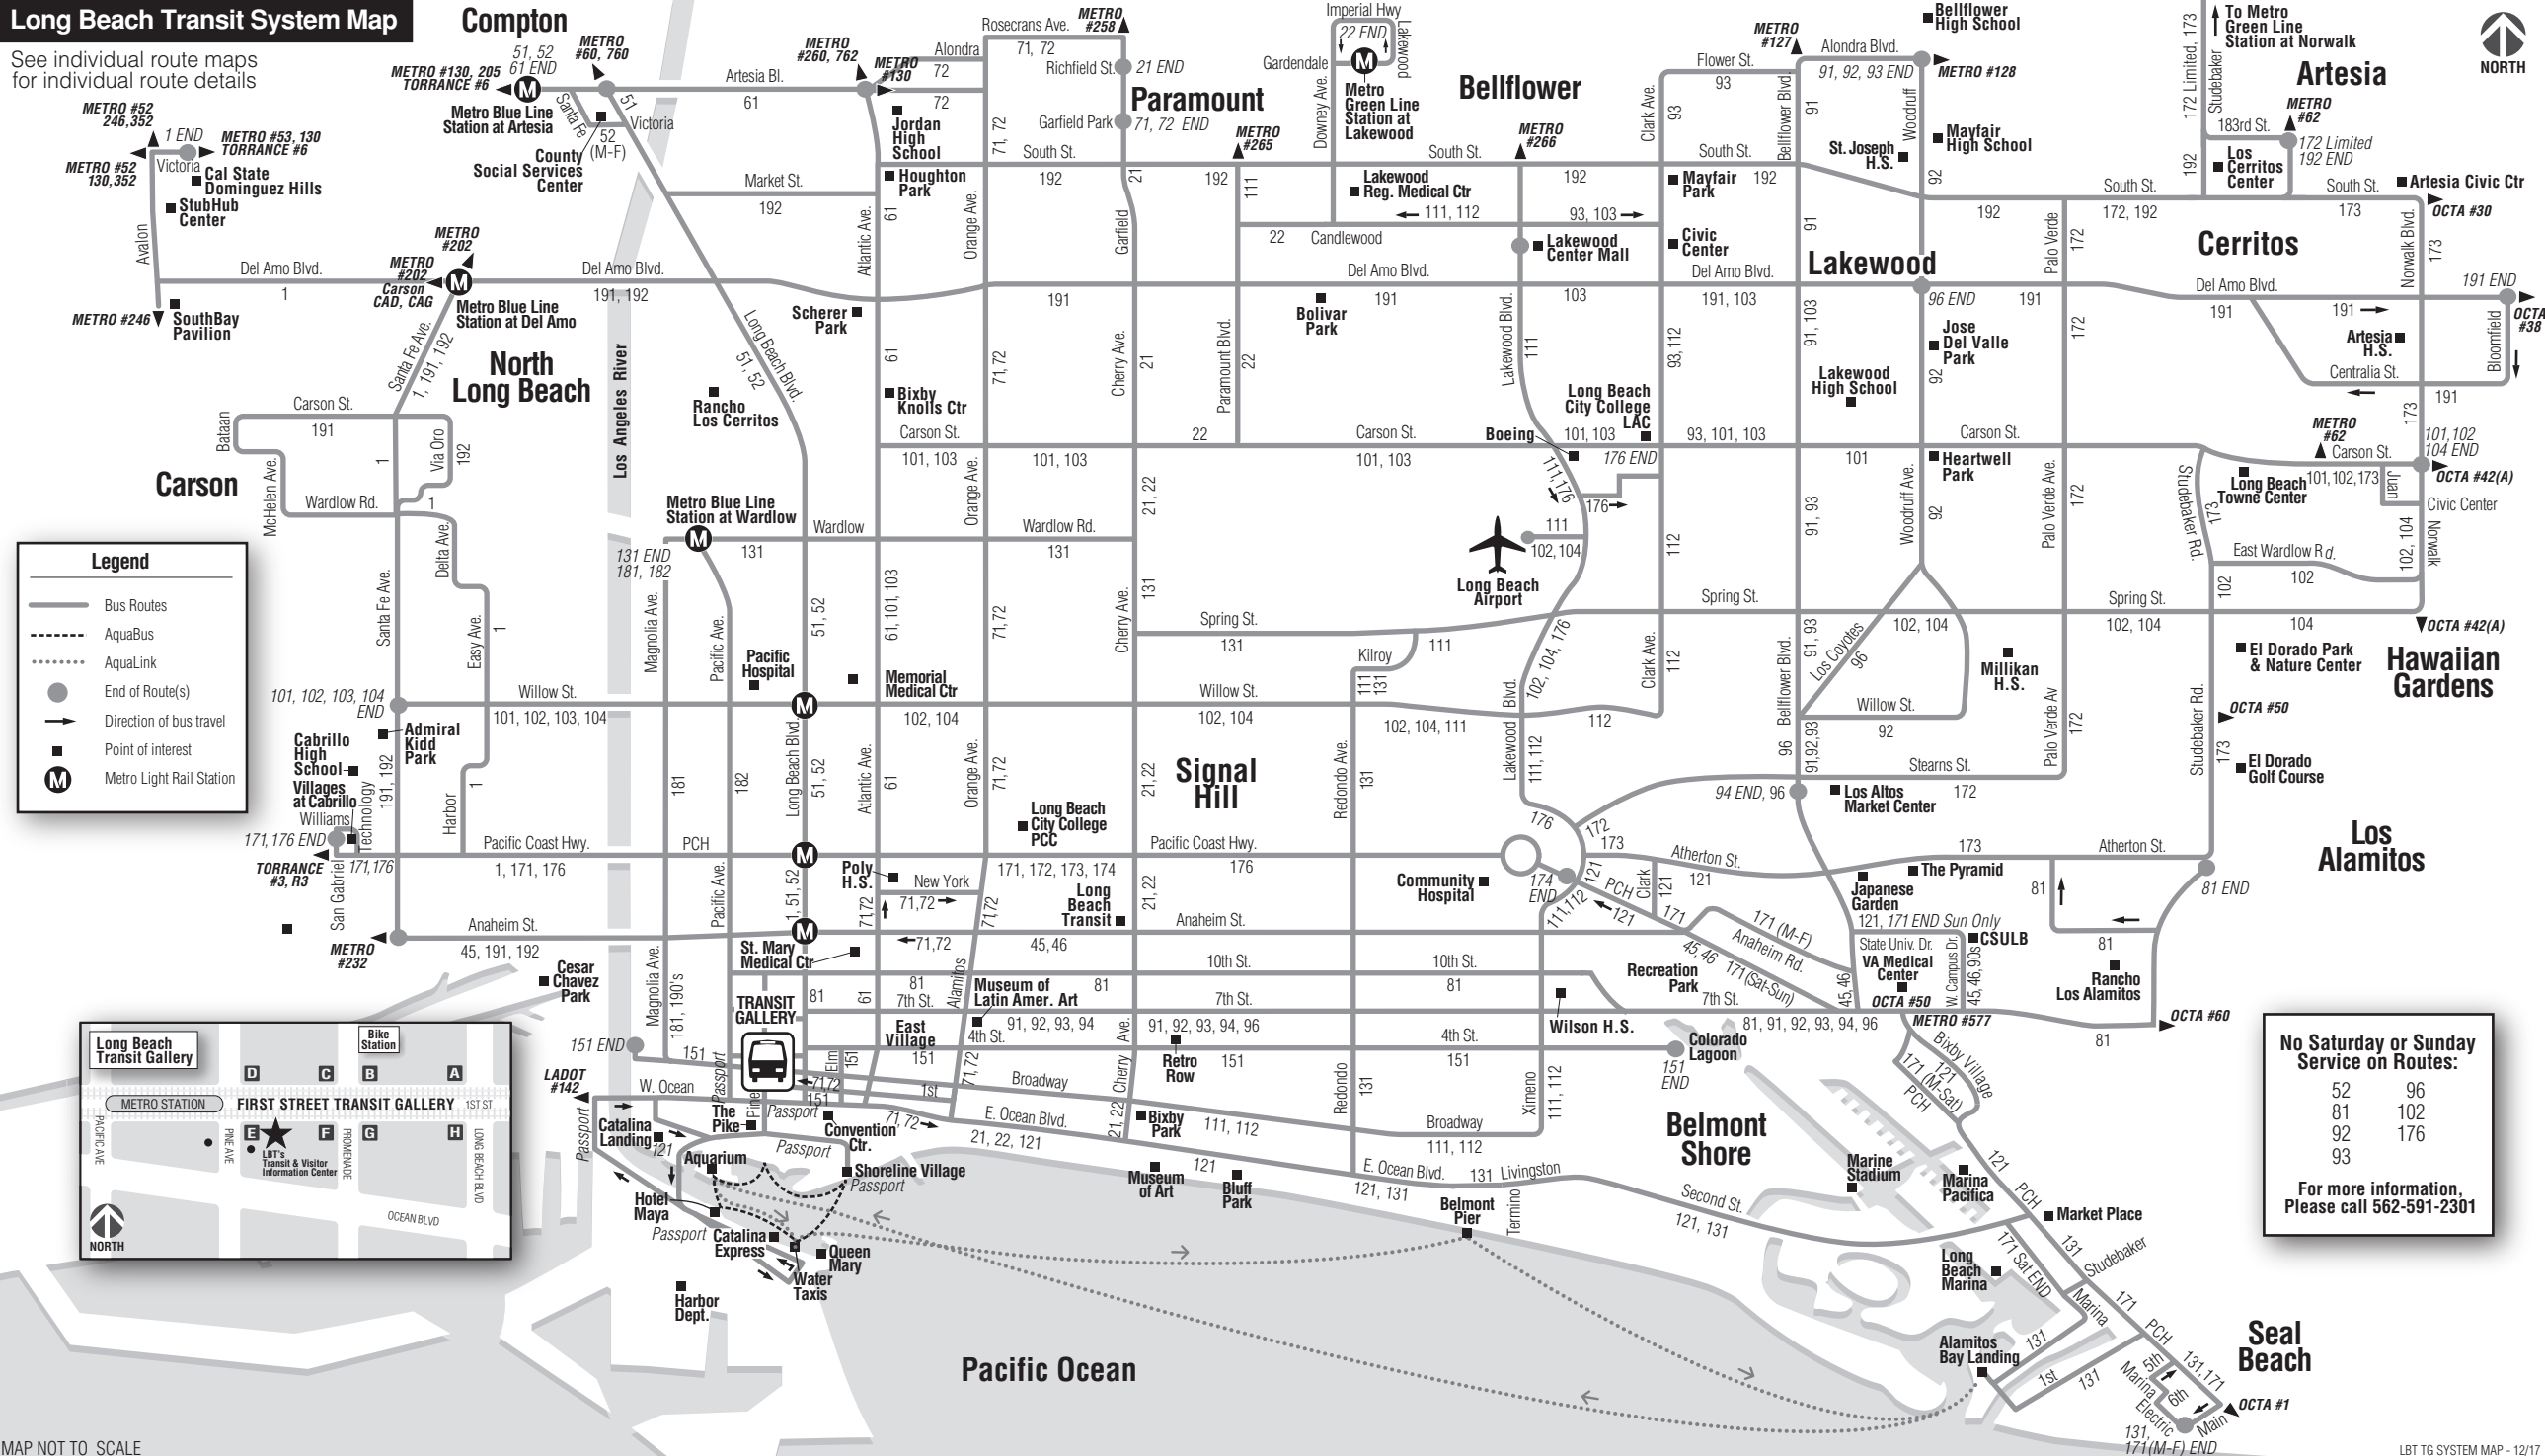

# Long Beach Transit System Map

See individual route maps for individual route details

**Legend**

- Bus Routes
- AquaBus
- AquaLink
- End of Route(s)
- Direction of bus travel
- Point of interest
- Metro Light Rail Station

**Long Beach Transit Gallery**

**FIRST STREET TRANSIT GALLERY**

1ST ST

OCEAN BLVD

LONG BEACH BLVD

Map of the transit gallery area with various facilities marked.

**No Saturday or Sunday Service on Routes:**