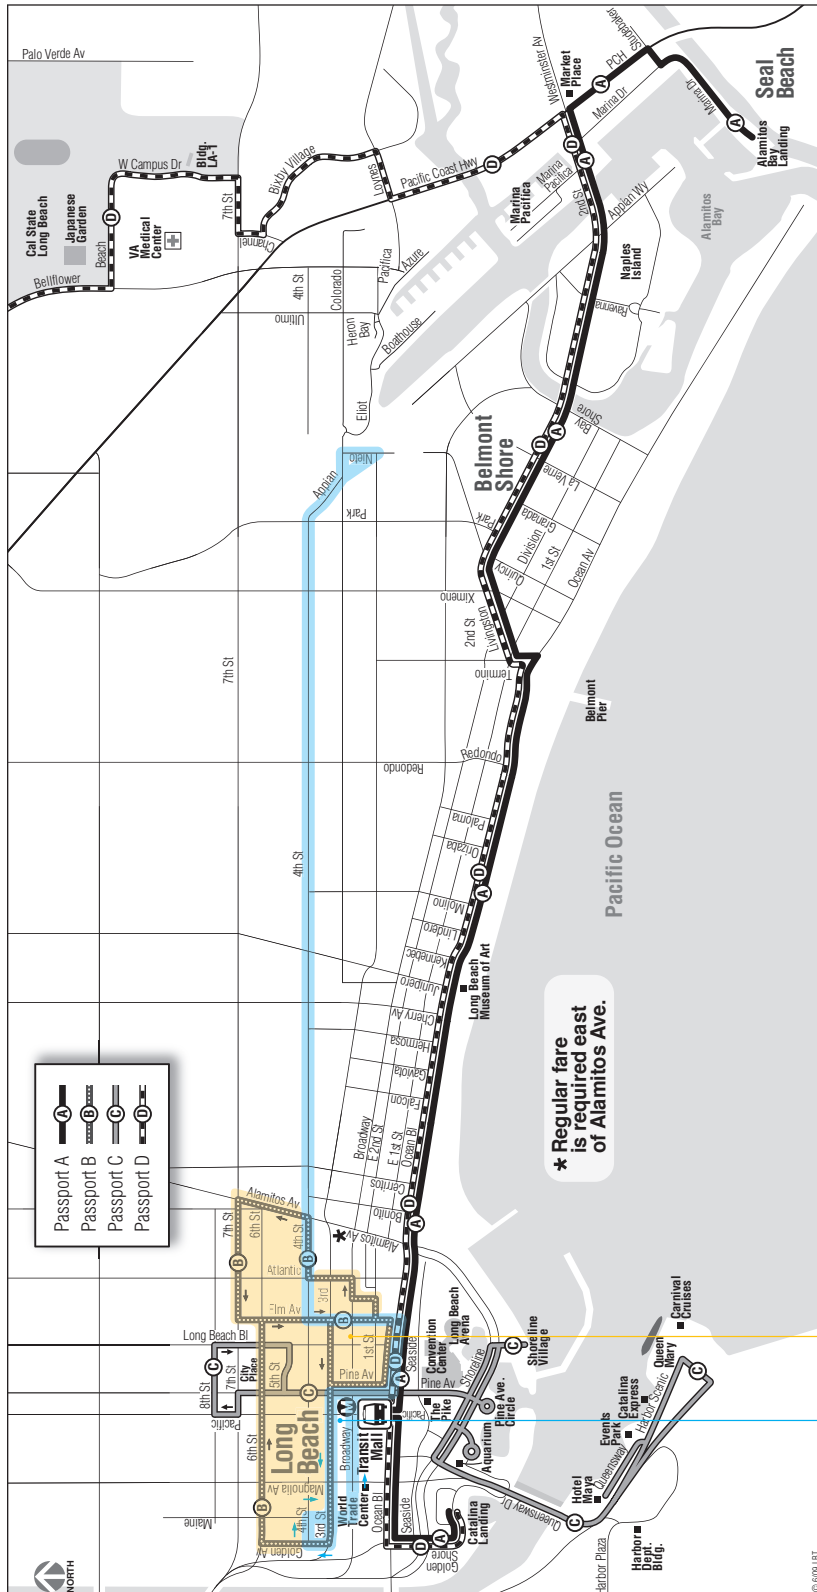

Service Change Effective February 14, 2010

Passport B

East Village and West Gateway

This route will have major changes.

The downtown loops will be replaced with service from Pine west to Cesar Chavez Park via 3rd, Golden, 4th St. and down Maine to Broadway. It will then travel south on Pine to east on Ocean, north on Elm and then east on 4th Street. The route will then travel east on 4th street (replacing the current Route 181/182 service on 4th St.) to Appian (east) and end at Nieto.

Service area to be discontinued.

Passport B revised service area