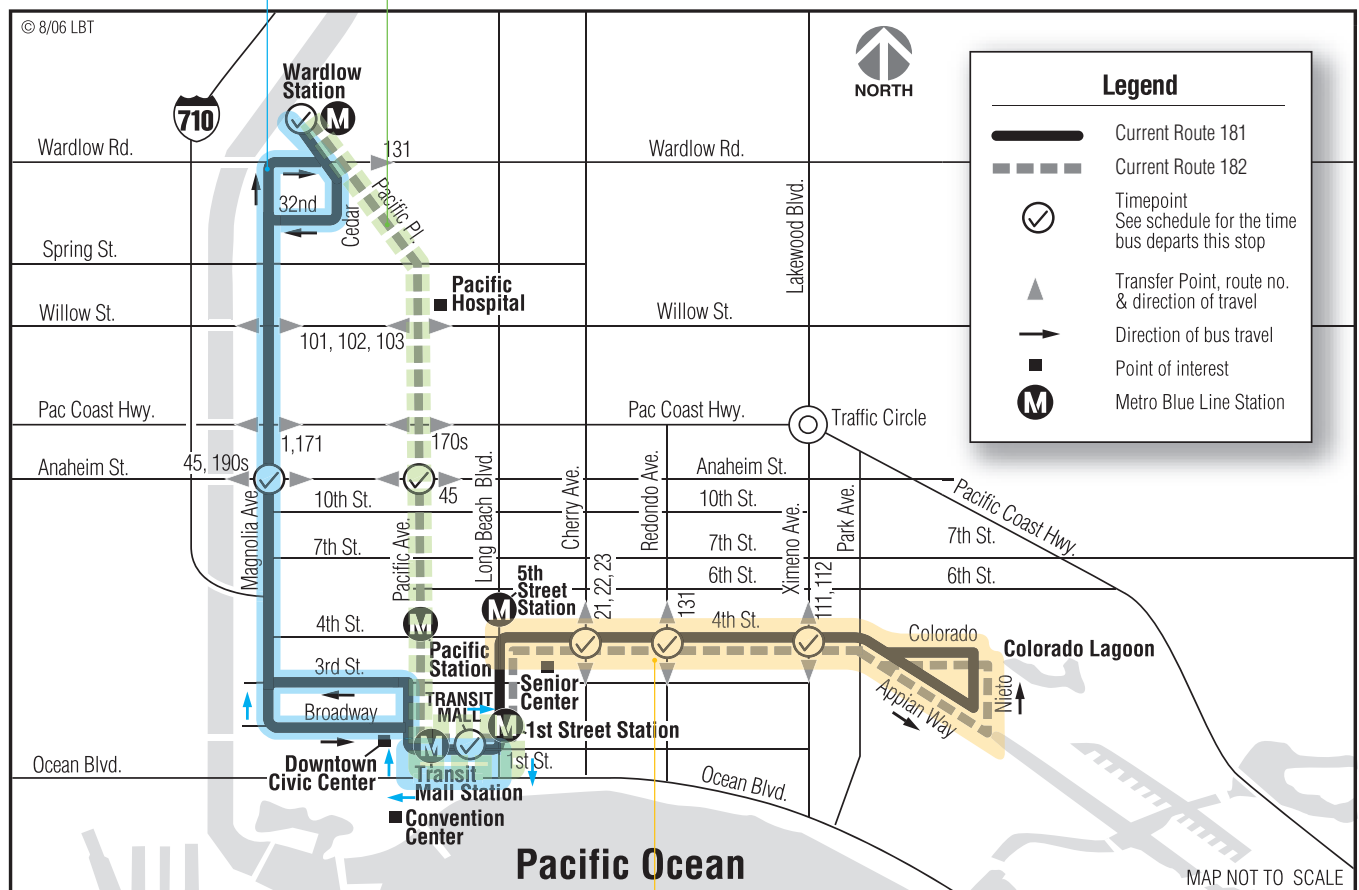

Service Change Effective February 14, 2010

181 • 182

Magnolia / Pacific Avenue

Routes 181/182

Magnolia/Pacific from Wardlow Blue Line Station to Colorado Lagoon

These routes will now end at the downtown Long Beach Transit Mall instead of going east to Colorado Lagoon. In downtown, they will travel south on Pacific, east on 1st St., south on Long Beach Blvd., west on Ocean, and north on Pacific.

Route 181 will travel west on 3rd to return to Magnolia. Service east on 4th St. to Colorado Lagoon will be picked up by the revised Passport B service.

Route 181 revised route

Route 182 revised route

Route area to be served by new Passport B route.