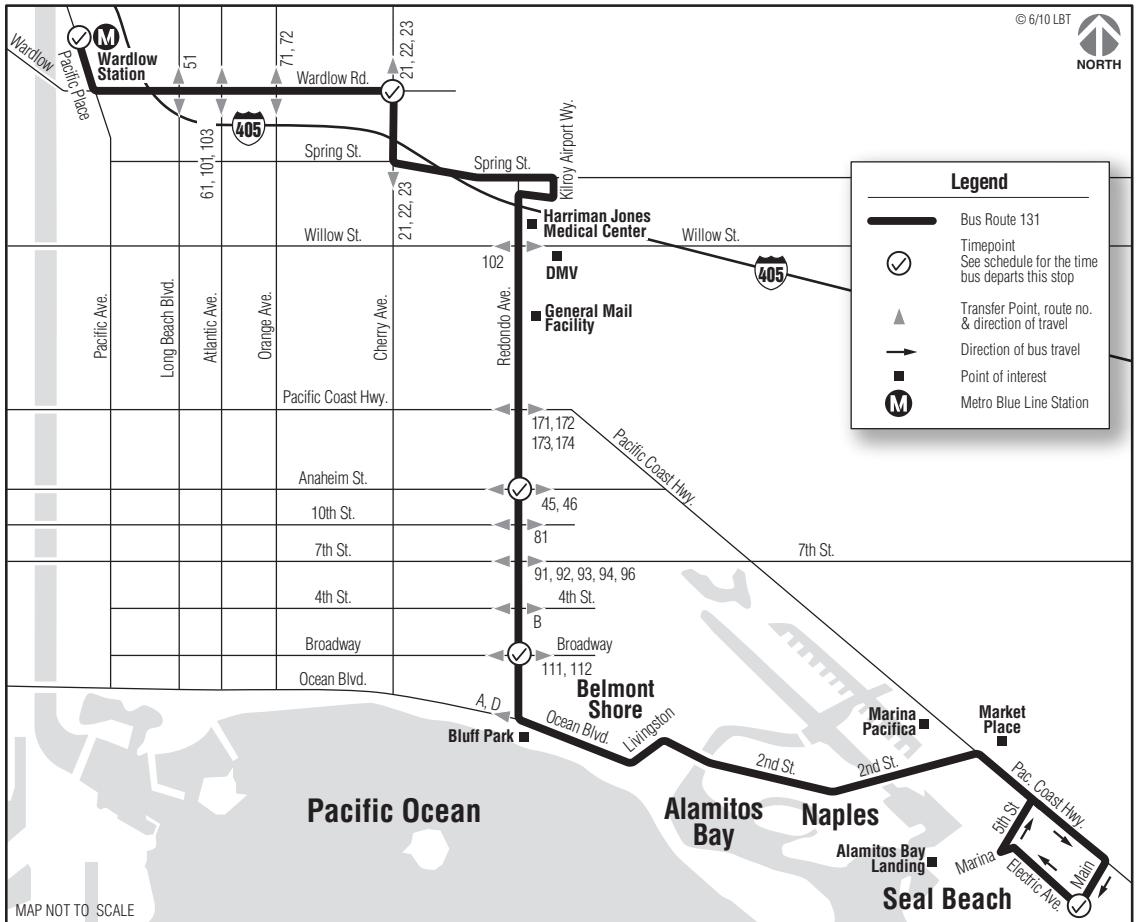

131 Redondo Ave.

Monday–Friday Northbound

ELECTRIC AT MAIN ☑	REDONDO AT BROADWAY ☑	REDONDO AT ANAHEIM ☑	CHERRY AT WARDLOW ☑	WARDLOW STATION ☑
5:25	5:39	5:45	6:01	6:09
6:05	6:22	6:29	6:46	6:54
6:45	7:02	7:09	7:26	7:34
7:25	7:42	7:49	8:06	8:14
8:05	8:22	8:29	8:46	8:54
8:45	9:02	9:10	9:28	9:36
9:25	9:43	9:51	10:09	10:17
10:05	10:23	10:31	10:50	10:59
10:45	11:03	11:11	11:30	11:39
11:25	11:43	11:51	12:10	12:19
12:10	12:28	12:36	12:55	1:04
12:50	1:08	1:16	1:35	1:44
1:35	1:54	2:02	2:21	2:30
2:20	2:39	2:47	3:06	3:15
3:05	3:24	3:32	3:51	4:00
3:50	4:09	4:17	4:36	4:45
4:35	4:55	5:03	5:22	5:31
5:15	5:35	5:43	6:02	6:10
6:15	6:34	6:40	6:58	7:05
7:15	7:33	7:39	7:54	8:01

Monday–Friday Southbound

WARDLOW STATION ☑	CHERRY AT WARDLOW ☑	REDONDO AT ANAHEIM ☑	REDONDO AT BROADWAY ☑	ELECTRIC AT MAIN ☑
5:15	5:22	5:34	5:39	5:54
5:45	5:52	6:06	6:12	6:30
6:25	6:34	6:49	6:55	7:13
7:05	7:14	7:29	7:35	7:53
7:45	7:54	8:09	8:15	8:33
8:25	8:34	8:49	8:55	9:13
9:05	9:14	9:31	9:38	9:56
9:45	9:54	10:11	10:18	10:36
10:25	10:34	10:51	10:58	11:16
11:10	11:19	11:36	11:43	12:01
11:50	11:59	12:16	12:23	12:41
12:35	12:44	1:01	1:08	1:26
1:20	1:29	1:49	1:56	2:14
2:00	2:09	2:29	2:36	2:54
2:45	2:54	3:14	3:21	3:39
3:30	3:39	3:59	4:06	4:24
4:15	4:24	4:44	4:51	5:09
5:00	5:09	5:26	5:33	5:51
5:45	5:54	6:11	6:17	6:34
6:30	6:37	6:51	6:57	7:12
7:30	7:37	7:51	7:56	8:11

Saturday/Sunday/Holiday* Northbound

ELECTRIC AT MAIN ☑	REDONDO AT BROADWAY ☑	REDONDO AT ANAHEIM ☑	CHERRY AT WARDLOW ☑	WARDLOW STATION ☑
--	--	6:25	6:40	6:48
7:00	7:17	7:23	7:38	7:46
8:00	8:17	8:23	8:38	8:46
9:00	9:17	9:23	9:38	9:46
10:00	10:17	10:23	10:38	10:46
11:00	11:17	11:23	11:38	11:46
12:00	12:17	12:23	12:38	12:46
1:00	1:17	1:23	1:38	1:46
2:00	2:17	2:23	2:38	2:46
3:00	3:17	3:23	3:38	3:46
4:00	4:17	4:23	4:38	4:46
5:00	5:17	5:23	5:38	5:46
6:00	6:17	6:23	6:38	6:46

Light Type = AM **Bold Type = PM**

*See page 94 for **Holiday Service** dates

Service between Seal Beach and Wardlow Station

131 Redondo Ave.