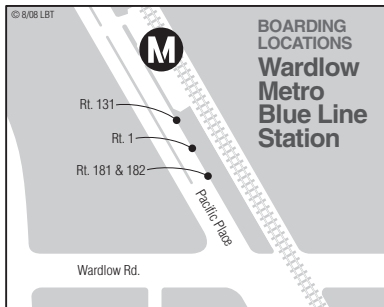

131 Redondo Ave.

Monday–Friday Northbound

ELECTRIC AT MAIN ☑	REDONDO AT BROADWAY ☑	REDONDO AT ANAHEIM ☑	CHERRY AT WARDLOW ☑	WARDLOW STATION ☑
5:25	5:39	5:45	6:01	6:09
6:05	6:22	6:29	6:46	6:54
6:45	7:02	7:09	7:26	7:34
7:25	7:42	7:49	8:06	8:14
8:05	8:22	8:29	8:46	8:54
8:45	9:02	9:10	9:28	9:36
9:25	9:43	9:51	10:09	10:17
10:05	10:23	10:31	10:50	10:59
10:45	11:03	11:11	11:30	11:39
11:25	11:43	11:51	12:10	12:19
12:10	12:28	12:36	12:55	1:04
12:50	1:08	1:16	1:35	1:44
1:35	1:54	2:02	2:21	2:30
2:20	2:39	2:47	3:06	3:15
3:05	3:24	3:32	3:51	4:00
3:50	4:09	4:17	4:36	4:45
4:35	4:55	5:03	5:22	5:31
5:15	5:35	5:43	6:02	6:10
6:15	6:34	6:40	6:58	7:05
7:15	7:33	7:39	7:54	8:01

Monday–Friday Southbound

WARDLOW STATION ☑	CHERRY AT WARDLOW ☑	REDONDO AT ANAHEIM ☑	REDONDO AT BROADWAY ☑	ELECTRIC AT MAIN ☑
5:15	5:22	5:34	5:39	5:54
5:45	5:52	6:06	6:12	6:30
6:25	6:34	6:49	6:55	7:13
7:05	7:14	7:29	7:35	7:53
7:45	7:54	8:09	8:15	8:33
8:25	8:34	8:49	8:55	9:13
9:05	9:14	9:31	9:38	9:56
9:45	9:54	10:11	10:18	10:36
10:25	10:34	10:51	10:58	11:16
11:10	11:19	11:36	11:43	12:01
11:50	11:59	12:16	12:23	12:41
12:35	12:44	1:01	1:08	1:26
1:20	1:29	1:49	1:56	2:14
2:00	2:09	2:29	2:36	2:54
2:45	2:54	3:14	3:21	3:39
3:30	3:39	3:59	4:06	4:24
4:15	4:24	4:44	4:51	5:09
5:00	5:09	5:26	5:33	5:51
5:45	5:54	6:11	6:17	6:34
6:30	6:37	6:51	6:57	7:12
7:30	7:37	7:51	7:56	8:11

Saturday/Sunday/Holiday* Northbound

ELECTRIC AT MAIN ☑	REDONDO AT BROADWAY ☑	REDONDO AT ANAHEIM ☑	CHERRY AT WARDLOW ☑	WARDLOW STATION ☑
--	--	6:25	6:40	6:48
7:00	7:17	7:23	7:38	7:46
8:00	8:17	8:23	8:38	8:46
9:00	9:17	9:23	9:38	9:46
10:00	10:17	10:23	10:38	10:46
11:00	11:17	11:23	11:38	11:46
12:00	12:17	12:23	12:38	12:46
1:00	1:17	1:23	1:38	1:46
2:00	2:17	2:23	2:38	2:46
3:00	3:17	3:23	3:38	3:46
4:00	4:17	4:23	4:38	4:46
5:00	5:17	5:23	5:38	5:46
6:00	6:17	6:23	6:38	6:46