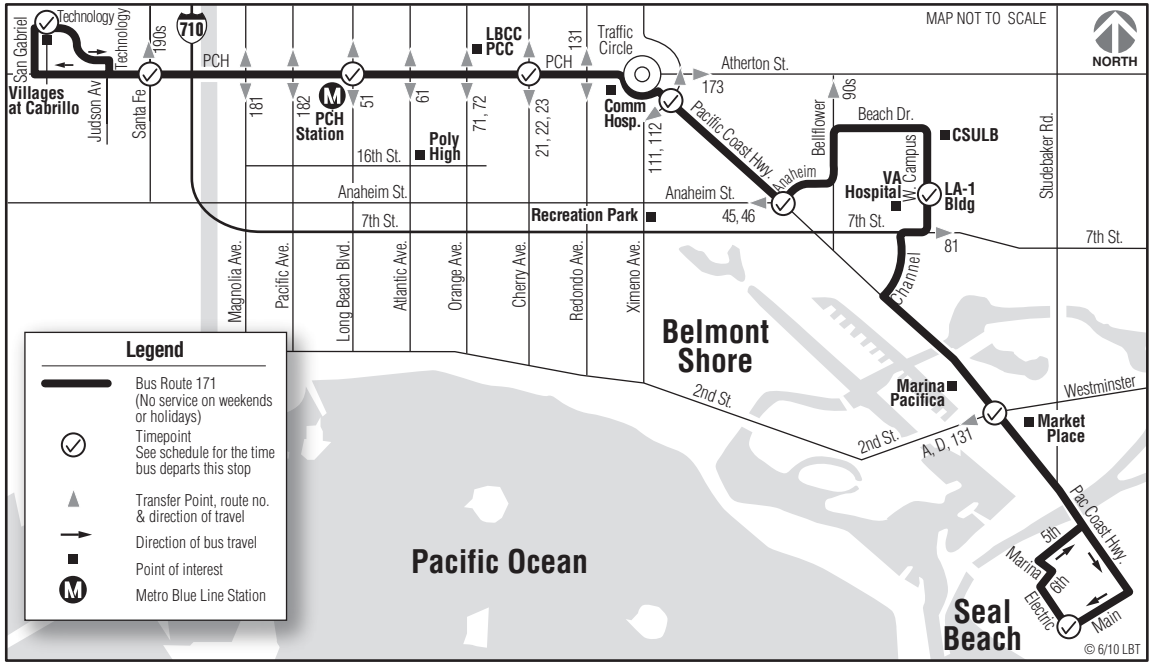

171 Pacific Coast Hwy.

Route 171 does not operate on Saturdays, Sundays, and certain holidays. See page 94 for service holidays.