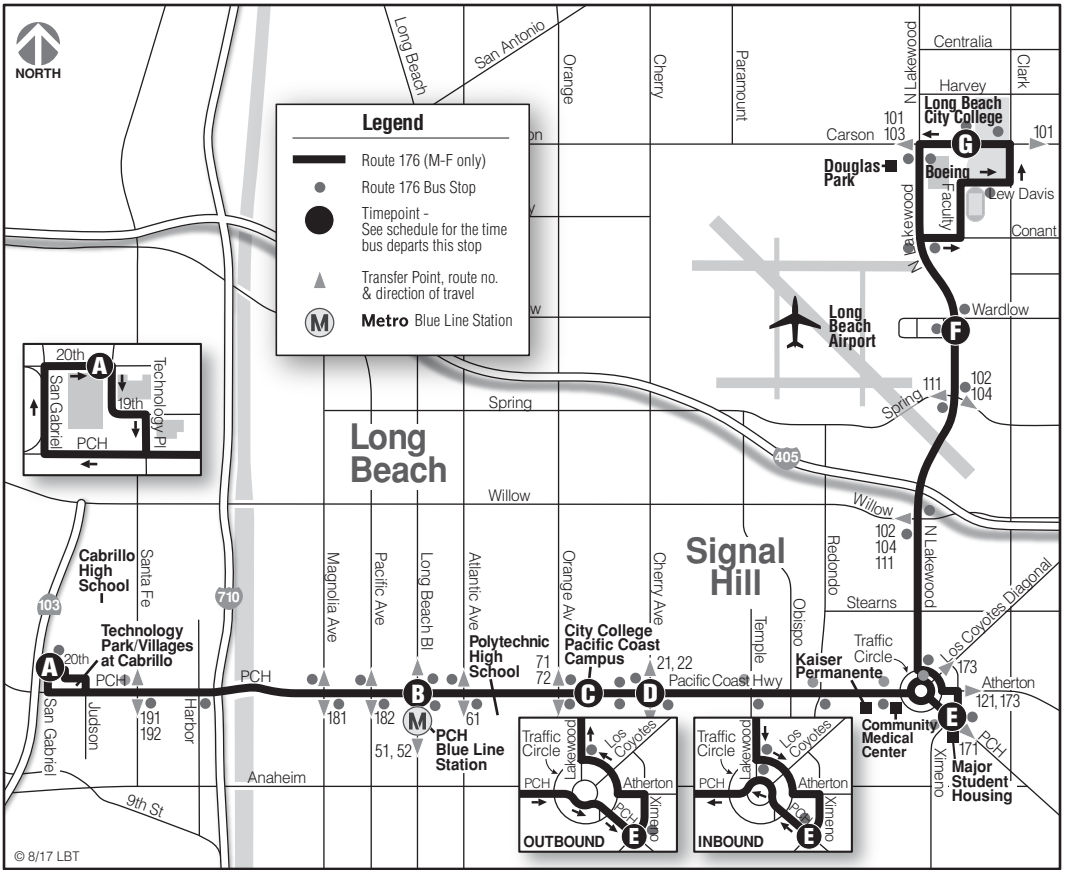

Legend

- Route 176 (M-F only)
- Route 176 Bus Stop
- Timepoint - See schedule for the time bus departs this stop
- Transfer Point, route no. & direction of travel
- Metro Blue Line Station

© 8/17 LBT

Monday–Friday Northbound

TECHNOLOGY PLACE A	PCH AT LONG BEACH B	LBCC PCH CAMPUS C	PCH AT CHERRY D	XIMENO AT PCH E	LONG BEACH AIRPORT F	LBCC CARSON ST G
6:54	7:04	7:08	7:11	7:19	7:27	7:35
7:23	7:34	7:38	7:41	7:49	7:57	8:05
7:52	8:03	8:07	8:10	8:19	8:27	8:35
8:22	8:33	8:37	8:40	8:49	8:57	9:05
8:52	9:03	9:07	9:10	9:19	9:27	9:35
9:23	9:34	9:38	9:41	9:49	9:57	10:05
9:53	10:04	10:08	10:11	10:19	10:27	10:35
10:23	10:34	10:38	10:41	10:49	10:57	11:05
10:53	11:04	11:08	11:11	11:19	11:27	11:35
11:23	11:34	11:38	11:41	11:49	11:57	12:05
11:53	12:04	12:08	12:11	12:19	12:27	12:35
12:23	12:34	12:38	12:41	12:49	12:57	1:05
12:53	1:04	1:08	1:11	1:19	1:27	1:35
1:23	1:34	1:38	1:41	1:49	1:57	2:05
1:53	2:04	2:08	2:11	2:19	2:27	2:35
2:23	2:34	2:38	2:41	2:49	2:57	3:05
2:52	3:04	3:08	3:11	3:19	3:27	3:35
3:22	3:34	3:38	3:41	3:49	3:57	4:05
3:52	4:04	4:08	4:11	4:19	4:27	4:35
4:22	4:34	4:38	4:41	4:49	4:57	5:05
4:51	5:04	5:08	5:11	5:19	5:27	5:35
5:22	5:34	5:38	5:41	5:49	5:57	6:05
5:53	6:04	6:08	6:11	6:19	6:27	6:35
6:24	6:34	6:38	6:41	6:49	6:57	7:05

Times shown are departure times – please arrive a couple minutes early.

Light Type = AM **Bold Type = PM**

Route 176 does not operate on Saturdays & Sundays.

Express service between Technology Place and LBCC