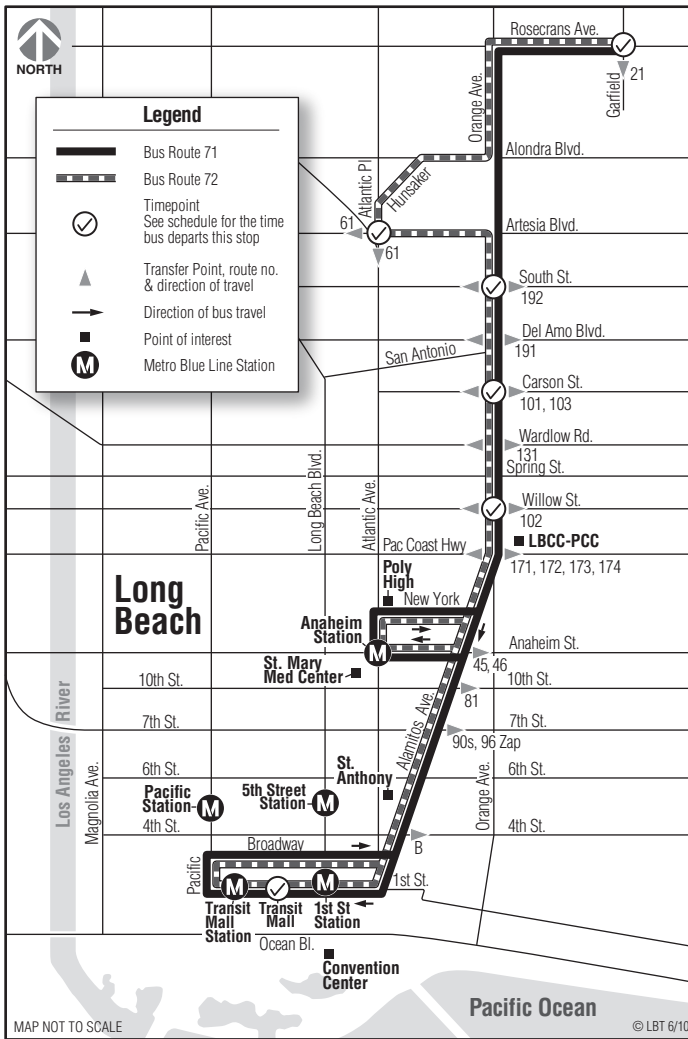

# 71 72 Orange Ave.

Service between Downtown  
Long Beach & Rosecrans Ave.

**71 Orange Ave.**