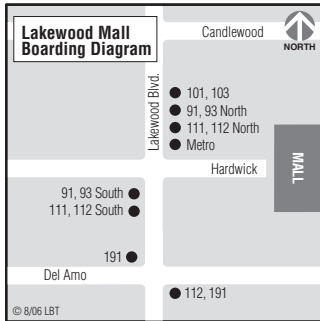

Routes 91, 92, 93, 94 only stop at Shelter E.

Routes 92 & 93 have no service on Saturdays, Sundays, and certain holidays.
See page 94 for service holidays.

Northbound Route 91 travels clockwise around the Lakewood Mall.
Southbound Route 91 travels counterclockwise around the Lakewood Mall.