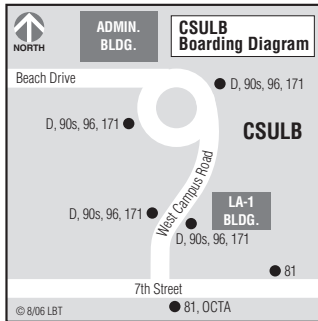

Routes 91, 92, 93, 94 only stop at Shelter E.

Routes 92 & 93 have no service on Saturdays, Sundays, and certain holidays.
See page 94 for service holidays.

Northbound Route 91 travels clockwise around the Lakewood Mall.
Southbound Route 91 travels counterclockwise around the Lakewood Mall.