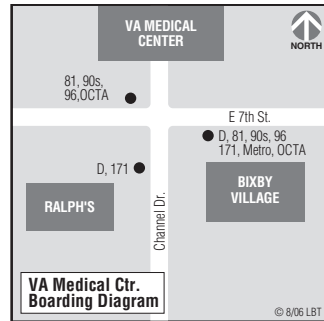

Routes 91, 92, 93, 94 only stop at Shelter E.

Routes 92 & 93 have no service on Saturdays, Sundays, and certain holidays.
See page 94 for service holidays.

Northbound Route 91 travels clockwise around the Lakewood Mall.
Southbound Route 91 travels counterclockwise around the Lakewood Mall.