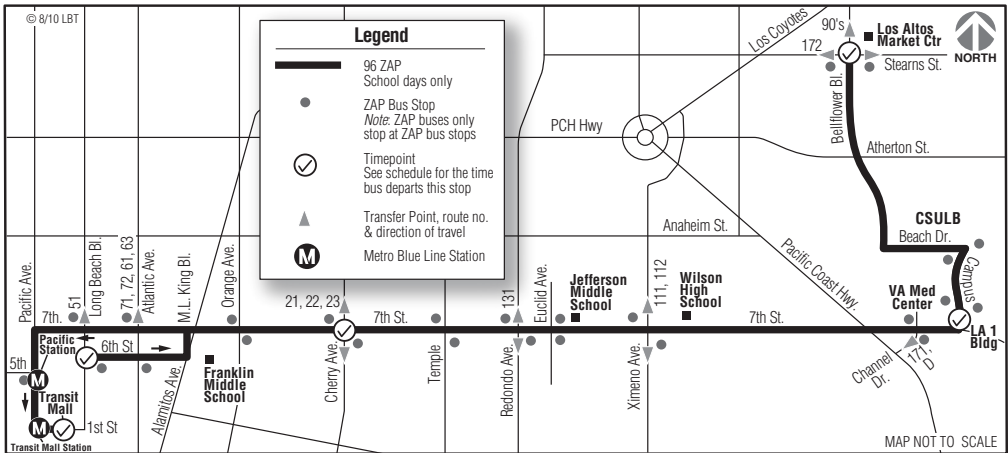

96 ZAP 7th Street

Express service between Downtown Long Beach and Los Altos Market Center

Monday -Friday Regular School Days Only* Morning Rush Hours Only Operates Eastbound Direction Only

6TH AT LB BLVD	7TH ST. AT CHERRY	7TH ST. AT XIMENO	CSULB LA-1 BLDG	CAL STATE ADMIN
6:49	6:57	7:02	7:10	7:12
6:57	7:05	7:10	7:18	7:20
7:07	7:15	7:20	7:28	7:30
7:13	7:21	7:26	7:34	7:36
7:19	7:27	7:32	7:40	7:42
7:22	7:30	7:35	7:43	7:45
7:36	7:44	7:49	7:57	7:59
7:46	7:54	7:59	8:07	8:09
7:56	8:04	8:09	8:17	8:19
8:06	8:14	8:19	8:27	8:29
8:16	8:24	8:29	8:37	8:39
8:26	8:34	8:39	8:47	8:49
8:45	8:53	8:58	9:06	9:08
9:01	9:09	9:14	9:22	9:24
9:09	9:17	9:22	9:30	9:32

*Operates regular school days only and subject to cancellation. Please call for more information.

Monday -Friday Regular School Days Only* Afternoon Rush Hours Only Operates Westbound Direction Only

BELLFLOWER AT STEARNS	CAL STATE ADMIN	CSULB LA-1 BLDG	7TH ST. AT XIMENO	7TH ST. AT CHERRY	TRANS. MALL SHELTER E
1:04	1:08	1:10	1:18	1:24	1:35
1:14	1:18	1:20	1:28	1:34	1:45
1:54	1:58	2:00	2:08	2:14	2:25
2:04	2:08	2:10	2:18	2:24	2:35
2:14	2:18	2:20	2:28	2:34	2:45
--	2:46	2:48	2:56	3:02	3:13
--	2:54	2:56	3:04	3:10	3:21
--	3:02	3:04	3:12	3:18	3:29
--	3:10	3:12	3:20	3:26	3:37
--	3:18	3:20	3:28	3:34	3:45
--	3:26	3:28	3:36	3:42	3:53
--	3:34	3:36	3:44	3:50	4:01
--	3:42	3:44	3:52	3:58	4:09
--	3:52	3:54	4:02	4:08	4:19
--	4:02	4:04	4:12	4:18	4:29
--	4:12	4:14	4:22	4:28	4:39
--	4:22	4:24	4:32	4:38	4:49
--	4:33	4:35	4:43	4:49	5:00
--	4:43	4:45	4:53	4:59	5:10
--	4:53	4:55	5:03	5:09	5:20
--	5:05	5:07	5:15	5:21	5:32

Light Type = AM **Bold Type = PM**

ZAP has fewer stops to provide faster service to major destinations. For local service, please ride the 90's.

96 ZAP operates one-way only during the peak morning and afternoon commute hours. 96 ZAP does not operate on Saturdays, Sundays, and certain holidays. See Page 94 for service holidays.